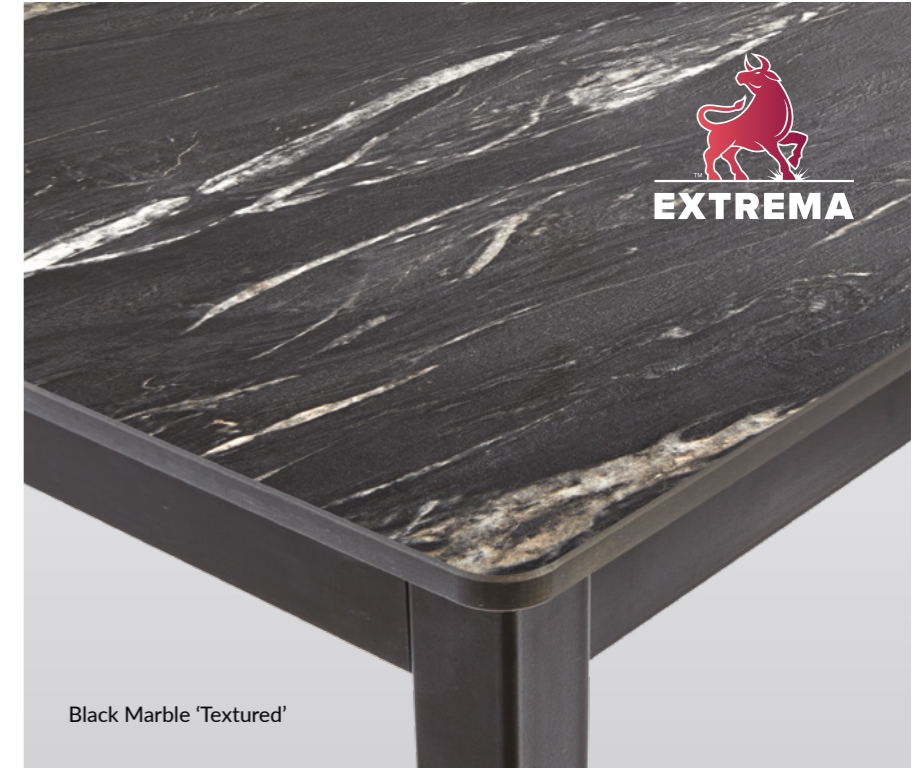

Black Marble 'Textured'